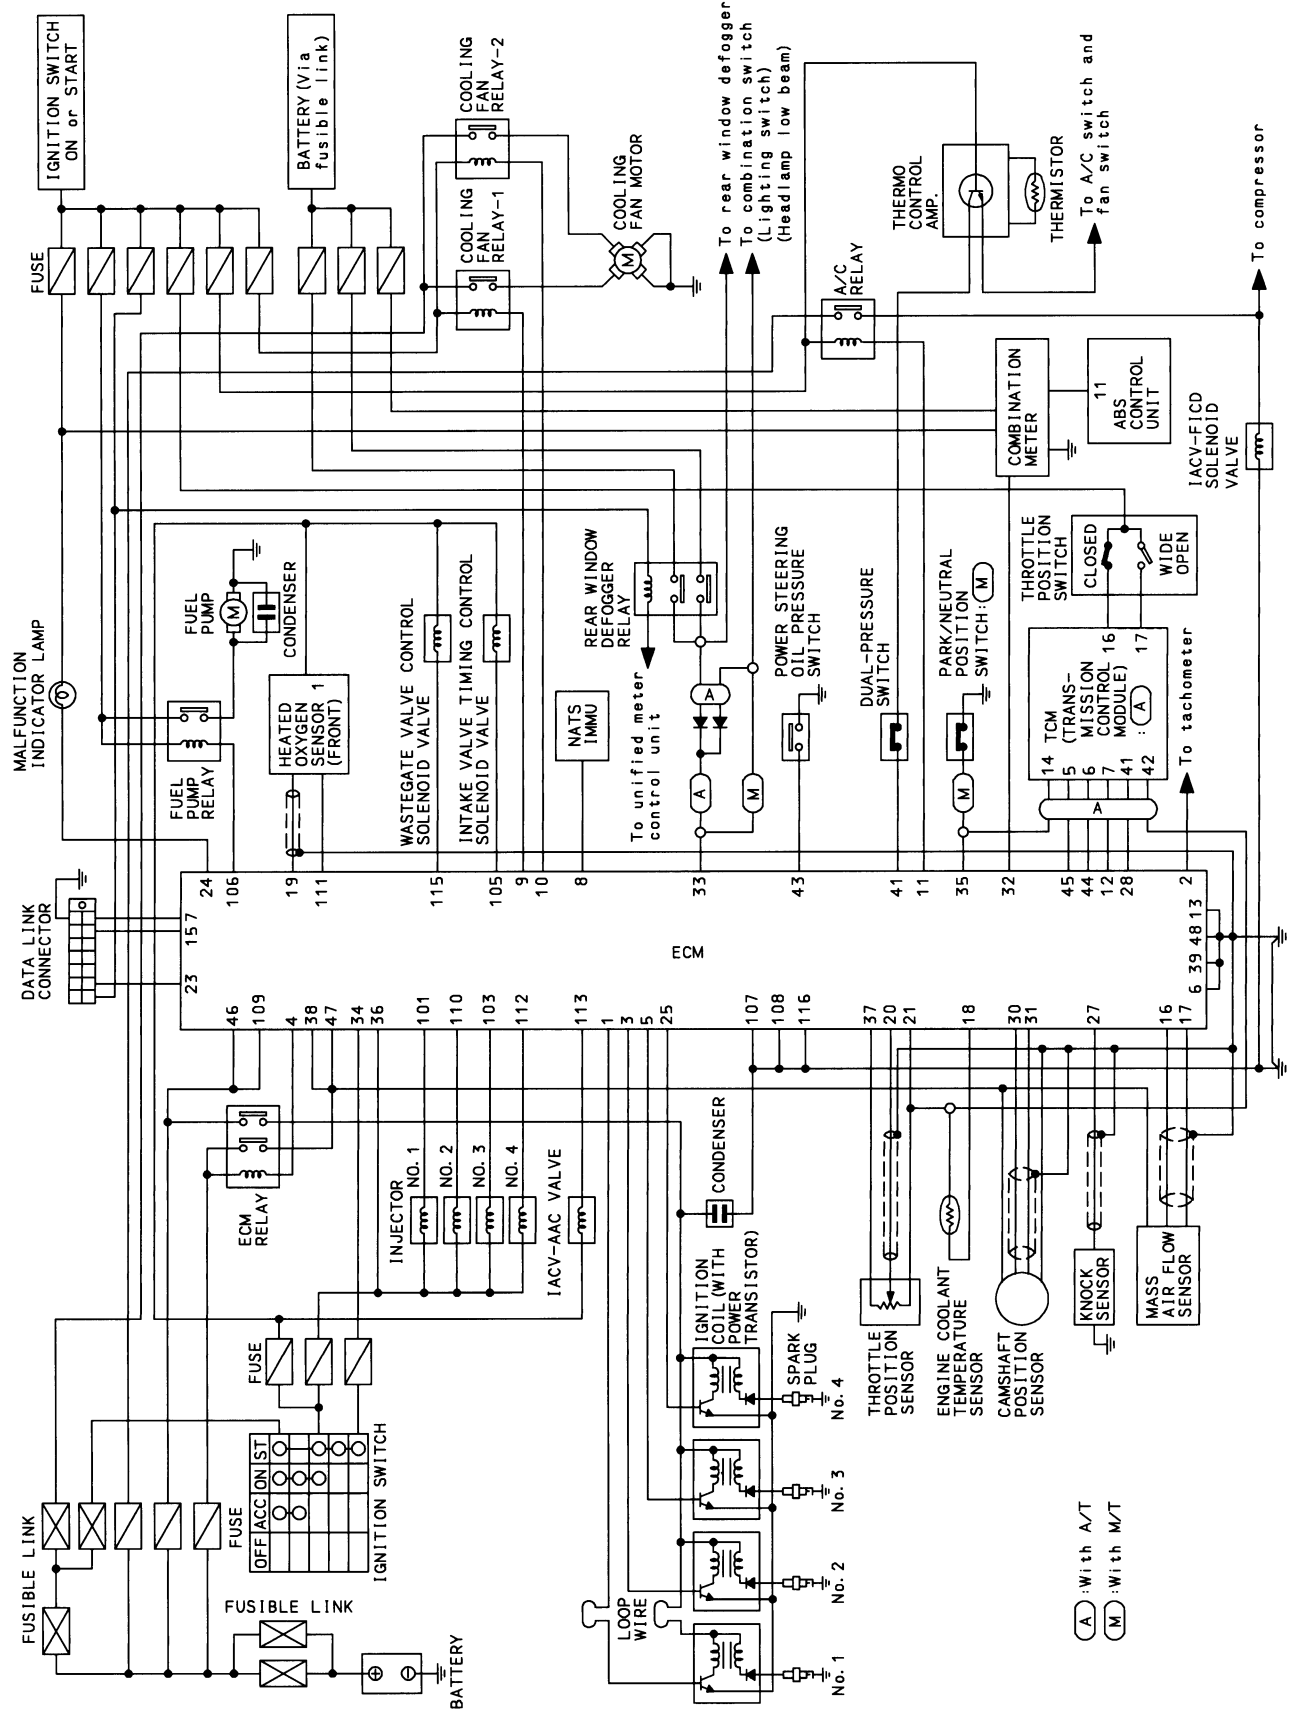

ENGINE AND EMISSION CONTROL OVERALL SYSTEM

Circuit Diagram

Circuit Diagram

NMEC0010

TEC797